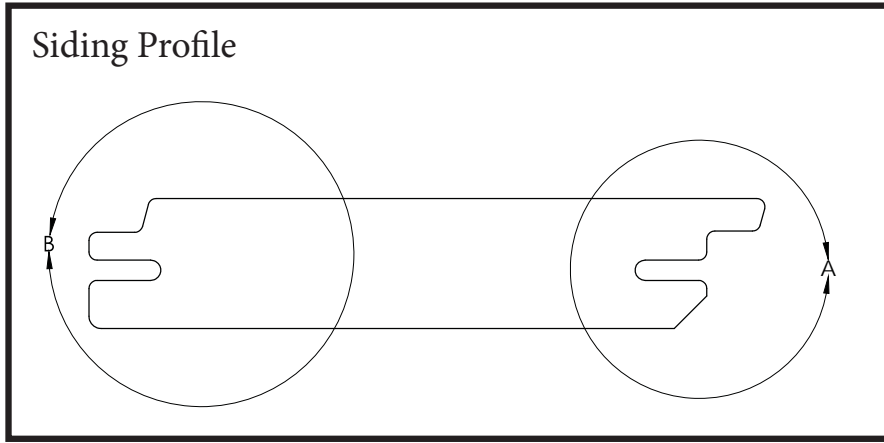

DeckWise®  
Starter Clips

DeckWise®  
Hidden Siding Fasteners  
*U.S. Patent No. D663,612 S*

#8x2" Stainless Steel  
Trim Head Screws

T15 Driver Tip

*Hidden Siding Fastener Kit Available in Quantities of 50, 175, 300 and 1050.*

SCREW LOCATION IF HANGING  
SIDING ON THE VERTICAL,  
ANGULAR, OR OVERHEAD

SECTION A-A

Fasten with  
#8x2" DeckWise®  
Stainless Steel  
Deck Screws

DeckWise® Hidden  
Siding Fastener

Hardwood Siding

House Wrap

1/2" Plywood  
Wall Sheathing

1" x 4" Pressure  
Treated Furring Strips

A

# Siding Profile

DETAIL B  
SCALE 2 : 1

DETAIL A  
SCALE 2 : 1