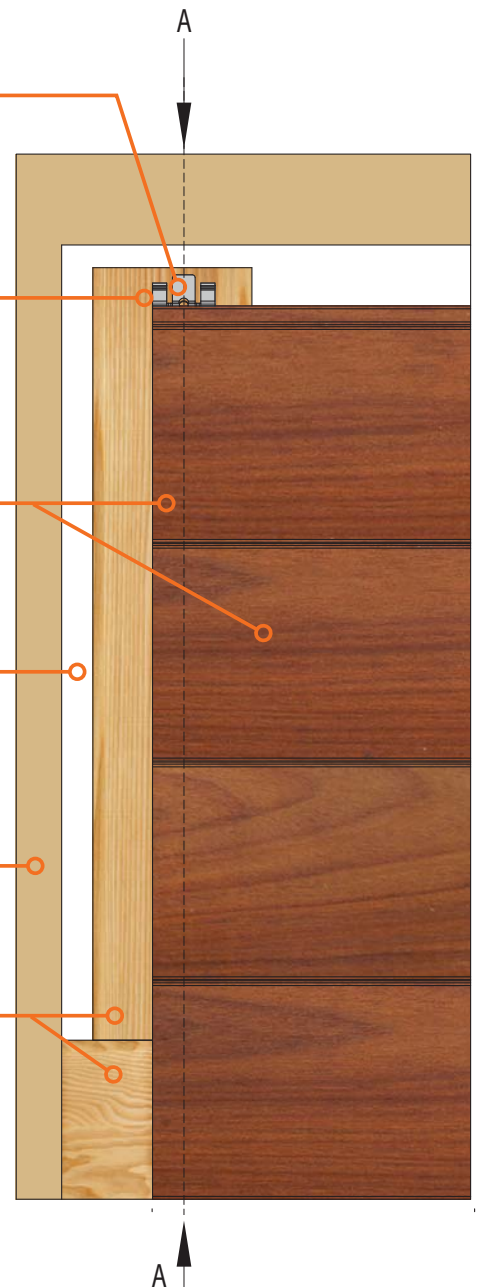

DeckWise®  
Starter Clips

DeckWise®  
Hidden Siding Fasteners  
*U.S. Patent No. D663,612 S*

#8x2" Stainless Steel  
Trim Head Screws

T15 Driver Tip

*Hidden Siding Fastener Kit Available in Quantities of 50, 175, 300 and 1050.*

SCREW LOCATION IF HANGING  
SIDING ON THE VERTICAL,  
ANGULAR, OR OVERHEAD

SECTION A-A

Fasten with  
#8x2" DeckWise®  
Stainless Steel  
Deck Screws

DeckWise® Hidden  
Siding Fastener

Hardwood Siding

House Wrap

1/2" Plywood  
Wall Sheathing

1" x 4" Pressure  
Treated Furring Strips

A

# Siding Profile

DETAIL B  
SCALE 2 : 1

DETAIL A  
SCALE 2 : 1