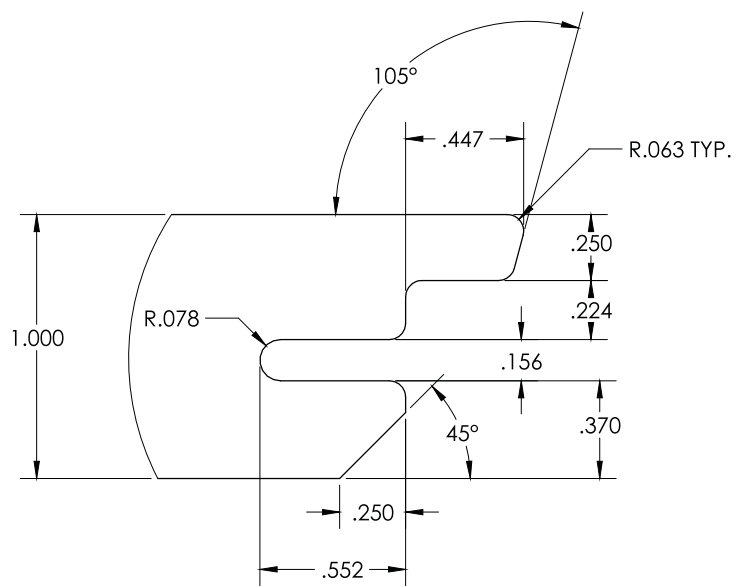

SCREW LOCATION IF HANGING  
SIDING ON THE VERTICAL,  
ANGULAR, OR OVERHEAD

SECTION A-A

Fasten with  
#8x2" DeckWise®  
Stainless Steel  
Deck Screws

DeckWise® Hidden  
Siding Fastener

Hardwood Siding

House Wrap

1/2" Plywood  
Wall Sheathing

1" x 4" Pressure  
Treated Furring Strips

A

# Siding Profile

DETAIL B  
SCALE 2 : 1

DETAIL A  
SCALE 2 : 1