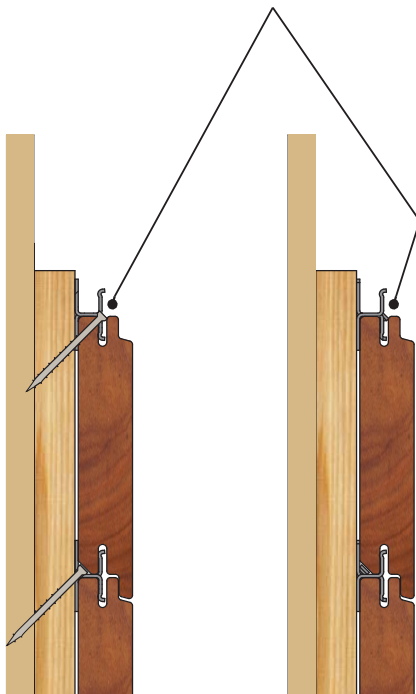

DeckWise®  
Starter Clips

DeckWise®  
Hidden Siding Fasteners  
*U.S. Patent No. D663,612 S*

#8x2" Stainless Steel  
Trim Head Screws

T15 Driver Tip

*Hidden Siding Fastener Kit Available in Quantities of 50, 175, 300 and 1050.*

SCREW LOCATION IF HANGING  
SIDING ON THE VERTICAL,  
ANGULAR, OR OVERHEAD

SECTION A-A

Fasten with  
#8x2" DeckWise®  
Stainless Steel  
Deck Screws

DeckWise® Hidden  
Siding Fastener

Hardwood Siding

House Wrap

1/2" Plywood  
Wall Sheathing

1" x 4" Pressure  
Treated Furring Strips

A

# Siding Profile

DETAIL B  
SCALE 2 : 1

DETAIL A  
SCALE 2 : 1