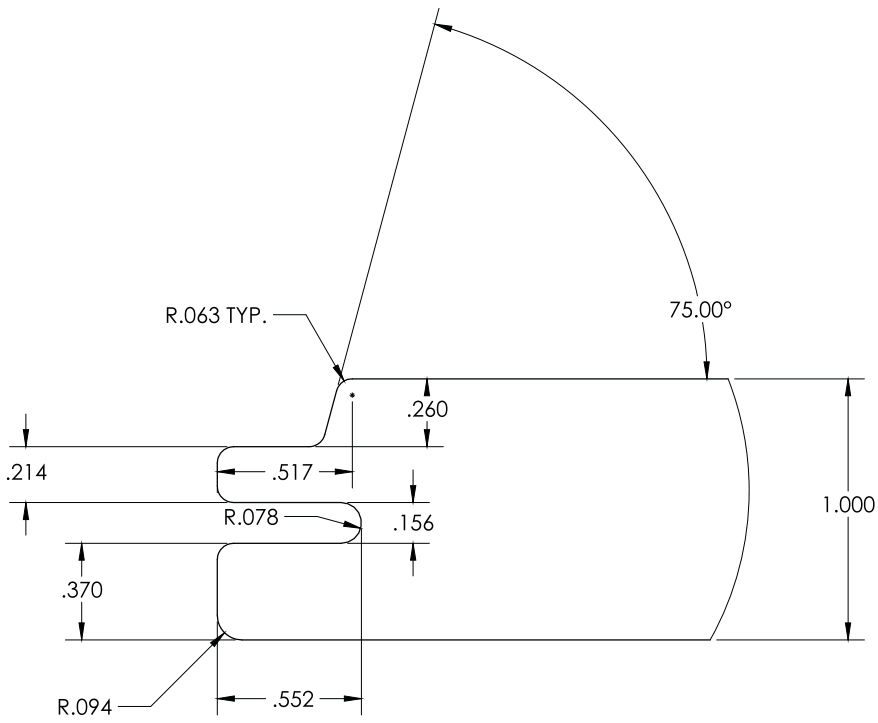

DeckWise®  
Starter Clips

DeckWise®  
Hidden Siding Fasteners  
*U.S. Patent No. D663,612 S*

#8x2" Stainless Steel  
Trim Head Screws

T15 Driver Tip

*Hidden Siding Fastener Kit Available in Quantities of 50, 175, 300 and 1050.*

SCREW LOCATION IF HANGING  
SIDING ON THE VERTICAL,  
ANGULAR, OR OVERHEAD

SECTION A-A

Fasten with  
#8x2" DeckWise®  
Stainless Steel  
Deck Screws

DeckWise® Hidden  
Siding Fastener

Hardwood Siding

House Wrap

1/2" Plywood  
Wall Sheathing

1" x 4" Pressure  
Treated Furring Strips

A

# Siding Profile

DETAIL B  
SCALE 2 : 1

DETAIL A  
SCALE 2 : 1